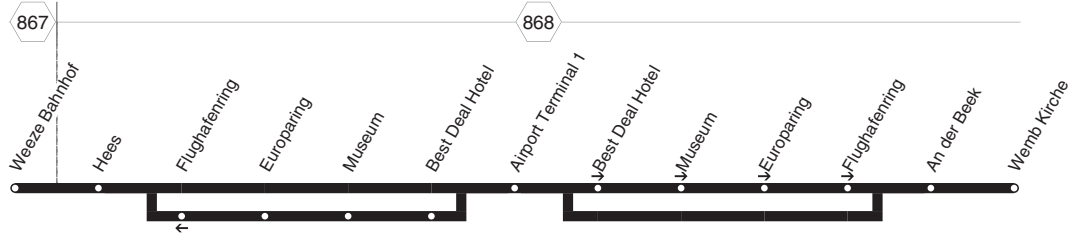

SW1

SW1

NIAG

Weeze Bf - Airport - Wemb
und zurück

SW1

**SW1****montags bis freitags****SW1****NIAG****Weeze Bf - Airport - Wemb**

| Haltestellen | Abfahrtszeiten | | | | | | | | | | | | | | | | | |
|--------------------------------|----------------|------|------|------|------|-------|-------|-------|-------|-------|-------|-------|-------|-------|-------|-------|-------|-------|
| | i | | i | | i | | i | | i | | i | | i | | | | | |
| Weeze Bahnhof | 6.50 | 7.20 | 7.20 | 8.20 | 8.20 | 9.20 | 9.20 | 10.20 | 10.20 | 11.20 | 11.20 | 12.20 | 12.20 | 13.20 | 13.20 | 13.50 | 14.20 | 14.20 |
| - Hees | 53 | 23 | 7.23 | 23 | 8.23 | 23 | 9.23 | 23 | 10.23 | 23 | 11.23 | 23 | 12.23 | 23 | 13.23 | 13.53 | 23 | 14.23 |
| - Europaring | 55 | 25 | 25 | 25 | 25 | 25 | 25 | 25 | 25 | 25 | 25 | 25 | 25 | 25 | 25 | 25 | 25 | 25 |
| - Museum (Bstg 3) | 56 | 26 | 26 | 26 | 26 | 26 | 26 | 26 | 26 | 26 | 26 | 26 | 26 | 26 | 26 | 26 | 26 | 26 |
| - Best Deal Hotel | 58 | 28 | 28 | 28 | 28 | 28 | 28 | 28 | 28 | 28 | 28 | 28 | 28 | 28 | 28 | 28 | 28 | 28 |
| - Airport Terminal 1 Flughafen | 7.01 | 7.31 | 7.31 | 8.31 | 8.31 | 9.31 | 9.31 | 10.31 | 10.31 | 11.31 | 11.31 | 12.31 | 12.31 | 13.31 | 13.31 | 14.01 | 14.31 | 14.31 |
| - Best Deal Hotel | | | €33 | €33 | €33 | €33 | €33 | €33 | €33 | €33 | €33 | €33 | €33 | €33 | €03 | €03 | €33 | €33 |
| - Museum (Bstg 4) | | | 34 | 34 | 34 | 34 | 34 | 34 | 34 | 34 | 34 | 34 | 34 | 34 | 04 | 04 | 34 | 34 |
| - Europaring | | | €34 | €34 | €34 | €34 | €34 | €34 | €34 | €34 | €34 | €34 | €34 | €34 | €04 | €04 | €34 | €34 |
| - Flughafenring (Bstg 1) | | | 35 | 35 | 35 | 35 | 35 | 35 | 35 | 35 | 35 | 35 | 35 | 35 | 05 | 05 | 35 | 35 |
| - An der Beek | | | 37 | 37 | 37 | 37 | 37 | 37 | 37 | 37 | 37 | 37 | 37 | 37 | 07 | 07 | 37 | 37 |
| - Wemb Kirche | | | 7.38 | 8.38 | 9.38 | 10.38 | 11.38 | 12.38 | 13.38 | 14.08 | 14.38 | | | | | | | |